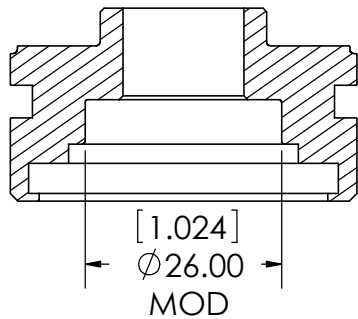

NOTES: CAN USE SPSH 461420 INSTEAD OF MOD
USE SSOS 14, SSDS 14

REV.	REVISION DESCRIPTION	REDRAWN	APPROVED
*	*	*	*

TOLERANCES: Dimensions are in
0 = ±.5 MILLIMETERS [IN]
0.0 = ±.1 unless specified
0.00 = ±.05

SK SEAL HEAD 46 x 14 x 21 05 FJR1300 SOKI SEAL MOD

MATERIAL:	6061-T6 ALUMINUM	DRAWN:	PT 2-5-19	SCALE:1:1	PART NO. SPSH 461421	FINISHED P/N *	DWG. NO.	REV.
FINISH:	*	APPROVED:	*	SHEET 1 OF 1	FILE SPSH 461421 05 FJR1300 MOD SEAL HEAD SOKI.slddrw		2666	*
COLOR:	*	ECR#:	*					