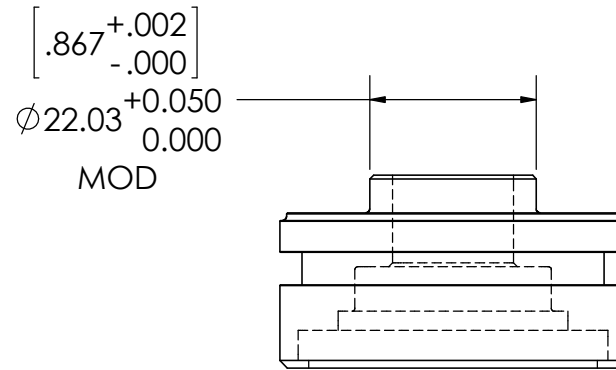

NOTES: CAN USE SPSH 461420 INSTEAD OF MOD
USE SSOS 14, SSDS 14

REV.	REVISION DESCRIPTION	REDRAWN	APPROVED
*	*	*	*

TOLERANCES: Dimensions are in
0 = ±.5 MILLIMETERS [IN]
0.0 = ±.1 unless specified
0.00 = ±.05

SK SEAL HEAD 46 x 14 x 21 05 FJR1300 SOKI SEAL MOD

MATERIAL:	6061-T6 ALUMINUM	DRAWN:	PT 2-5-19	SCALE:1:1	PART NO. SPSH 461421	FINISHED P/N *	DWG. NO.	REV.
FINISH:	*	APPROVED:	*	SHEET 1 OF 1	FILE SPSH 461421 05 FJR1300 MOD SEAL HEAD SOKI.slddrw		2666	*
COLOR:	*	ECR#:	*					