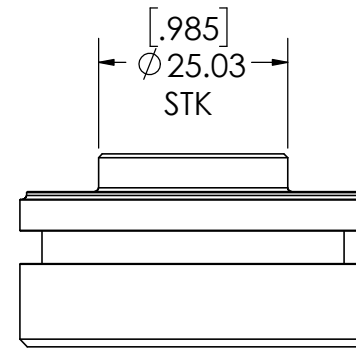

NOTES: CAN USE SPSH 461420 INSTEAD OF MOD
USE SSOS 14, SSDS 14

REV.	REVISION DESCRIPTION	REDRAWN	APPROVED
*	*	*	*

TOLERANCES: Dimensions are in
0 = ±.5 MILLIMETERS [IN]
0.0 = ±.1 unless specified
0.00 = ±.05

SK SEAL HEAD 46 x 14 x 21 05 FJR1300 SOKI SEAL MOD

MATERIAL:	6061-T6 ALUMINUM	DRAWN:	PT 2-5-19	SCALE:1:1	PART NO. SPSH 461421	FINISHED P/N *	DWG. NO.	REV.
FINISH:	*	APPROVED:	*	SHEET 1 OF 1	FILE SPSH 461421 05 FJR1300 MOD SEAL HEAD SOKI.slddrw		2666	*
COLOR:	*	ECR#:	*					