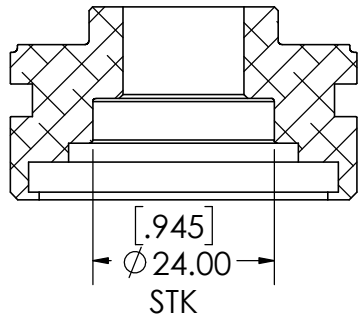

NOTES: CAN USE SPSH 461420 INSTEAD OF MOD
USE SSOS 14, SSDS 14

REV.	REVISION DESCRIPTION	REDRAWN	APPROVED
*	*	*	*

TOLERANCES: Dimensions are in
0 = ±.5 MILLIMETERS [IN]
0.0 = ±.1 unless specified
0.00 = ±.05

SK SEAL HEAD 46 x 14 x 21 05 FJR1300 SOKI SEAL MOD

MATERIAL:	6061-T6 ALUMINUM	DRAWN:	PT 2-5-19	SCALE:1:1	PART NO. SPSH 461421	FINISHED P/N *	DWG. NO.	REV.
FINISH:	*	APPROVED:	*	SHEET 1 OF 1	FILE SPSH 461421 05 FJR1300 MOD SEAL HEAD SOKI.slddrw		2666	*
COLOR:	*	ECR#:	*					