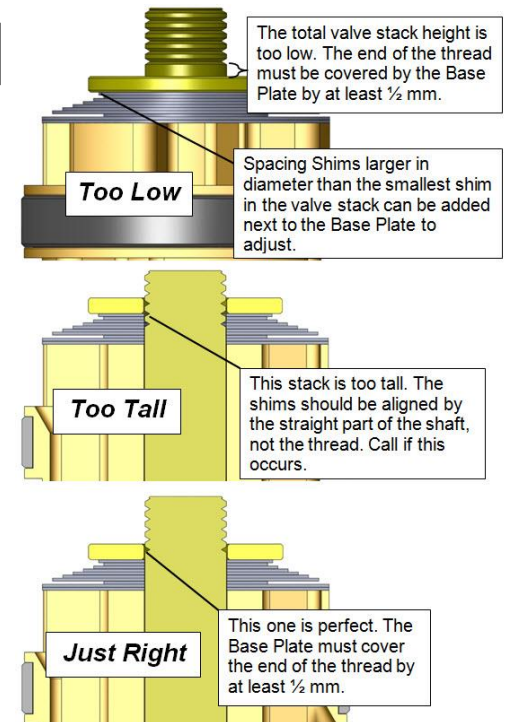

**Instructions** – see your bike in Product Search

Note: You will have extra shims

## PISTON ORIENTATION – make sure the correct side is up

## STACK HEIGHT