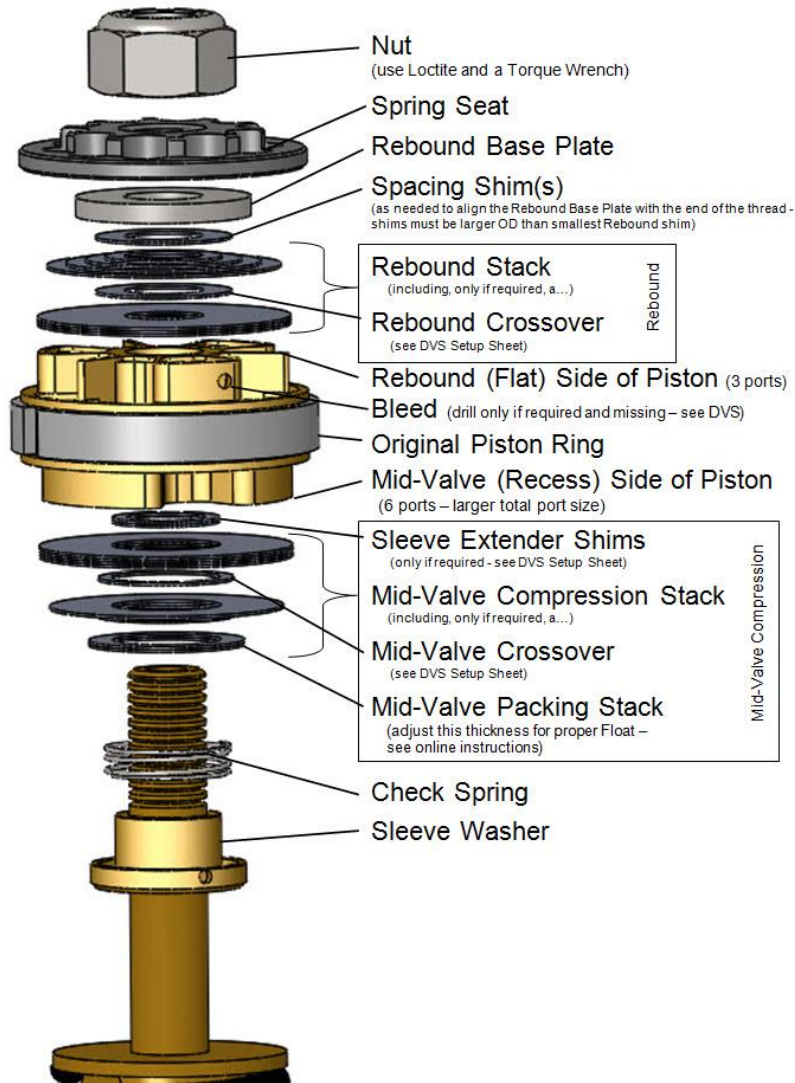

# RACE TECH FORK COMP/REB GOLD VALVE

FMGV 3105C 35 AER SFF BPF

<IPM FMGV 3105C 65SX.doc> © 9-23-19

Go to [racetech.com](http://racetech.com)...

**DVS Custom Setup Sheet** – see DVS Valving Search

**DVS Rebound Access Code** – attached

**Instructions** – see your bike in Product Search

Note: You will have extra shims

## PISTON ORIENTATION – make sure the correct side is up

## FLOAT