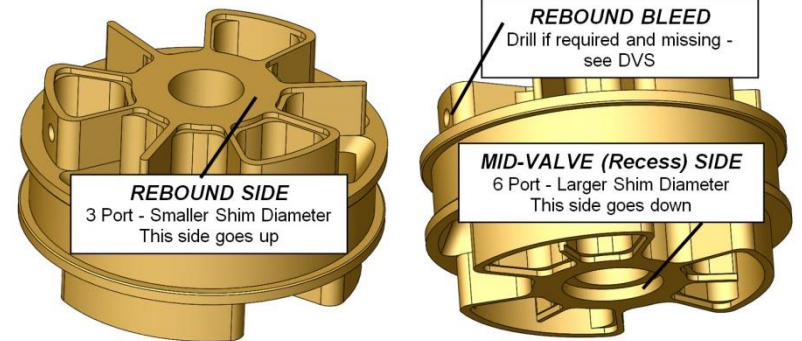

PISTON ORIENTATION – make sure the correct side is up